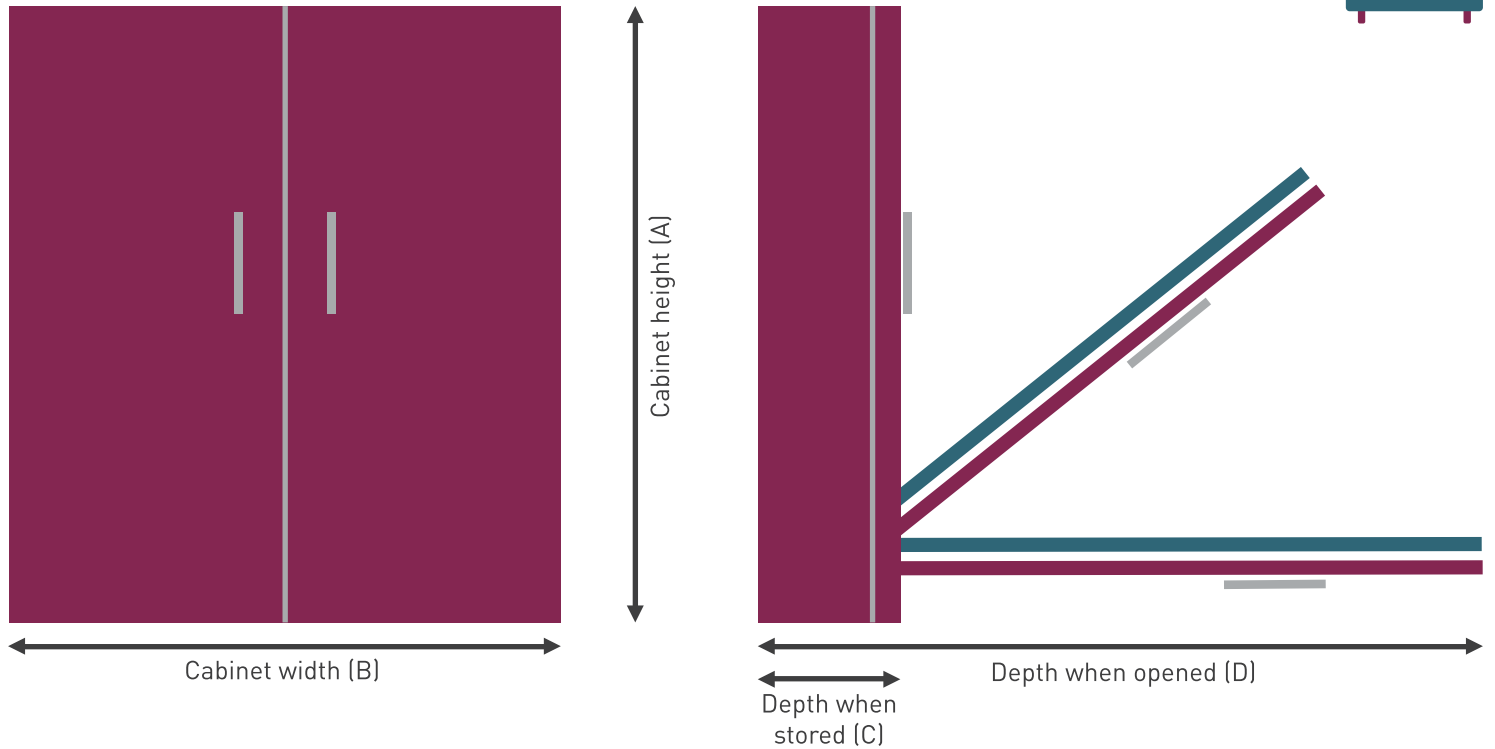

THE ALPHA BED™ SPECIFICATIONS

	3' (97 X 190CM) SINGLE	4'6" (140 X 190CM) DOUBLE	5' (150 X 200CM) KING
Alpha Bed™ Vertical	A = 212cm	A = 212cm	A = 225cm
	B = 113cm	B = 151cm	B = 166cm
	C = 41cm	C = 41cm	C = 41cm
	D = 215cm	D = 215cm	D = 227cm
Alpha Bed™ Horizontal	A = 121cm	A = 160cm	A = 175cm
	B = 203cm	B = 203cm	B = 216cm
	C = 41cm	C = 41cm	C = 41cm
	D = 125cm	D = 163cm	D = 178cm