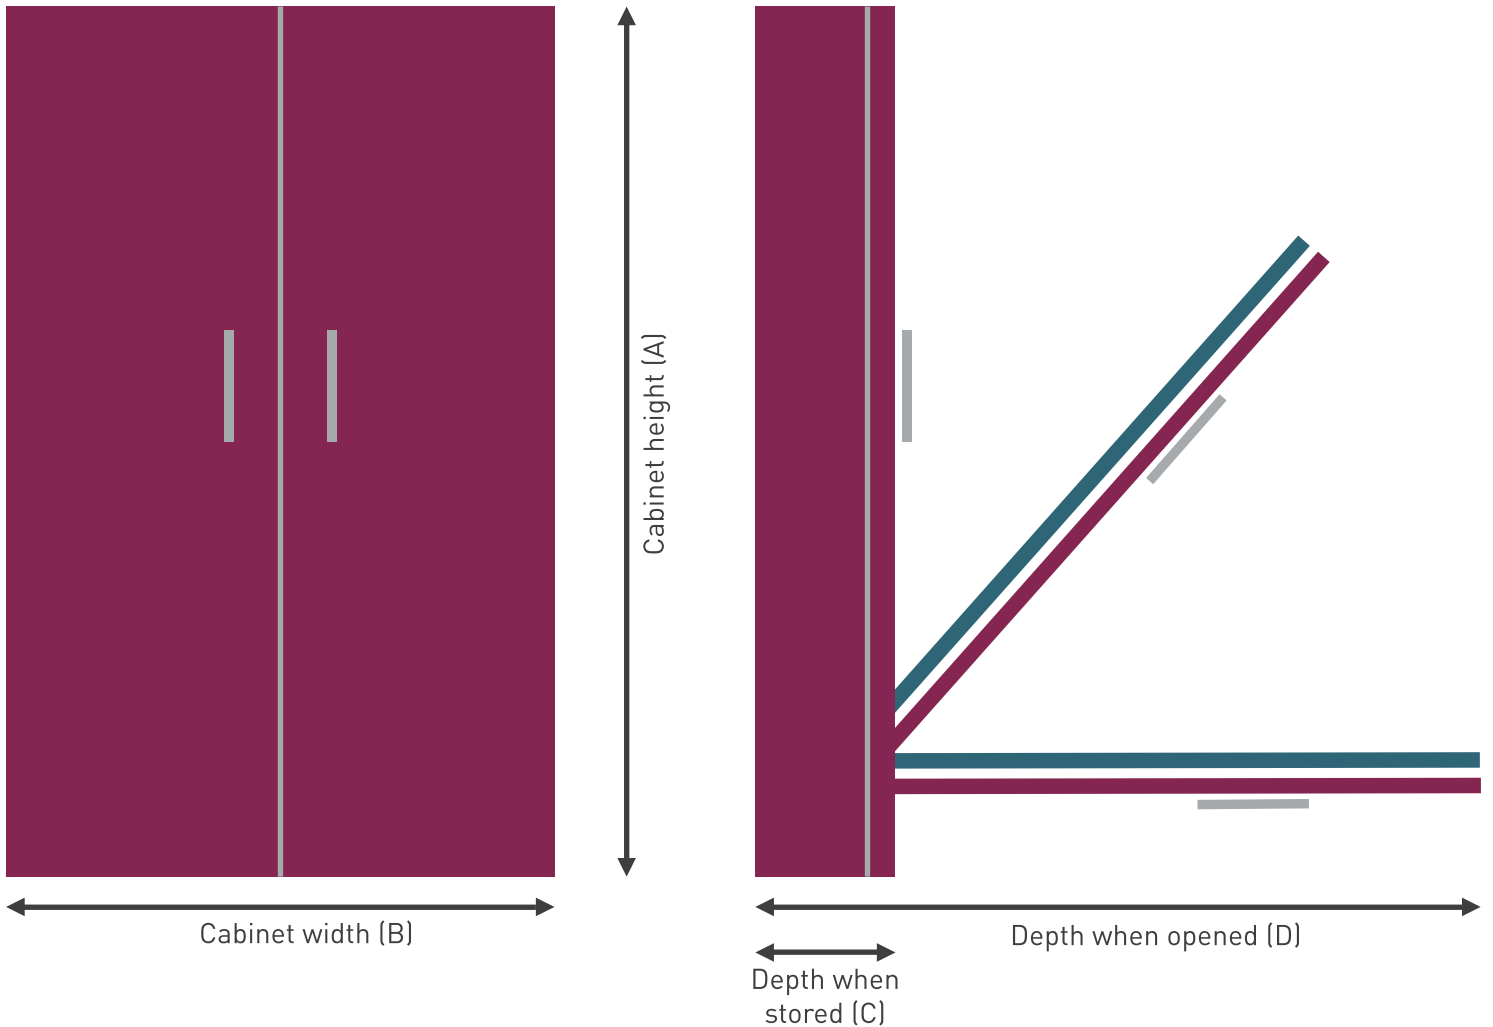

FOLDAWAY BED SPECIFICATIONS

	3' (90 X 190CM) SINGLE	4'6" (140 X 190CM) DOUBLE
The Foldaway Bed	A = 205cm	A = 205cm
	B = 100cm	B = 150cm
	C = 53cm	C = 53cm
	D = 228cm	D = 228cm

Compatible Mattresses

Most mattresses are compatible with the Foldaway Bed as the sprung counter-balance mechanism can be adjusted to compensate for different mattress weights.

Orthosoft Mattress	Y	Y
Memory Duetto Mattress	Y	Y
Waterlattice Mattress	Y	Y

Technical changes accepted, all dimensions are approximate values. Small deviations, either constructive or technical might occur. Hideaway Beds Ltd, make no warranties, express, implied or statutory as to the information in this document. O&OE.