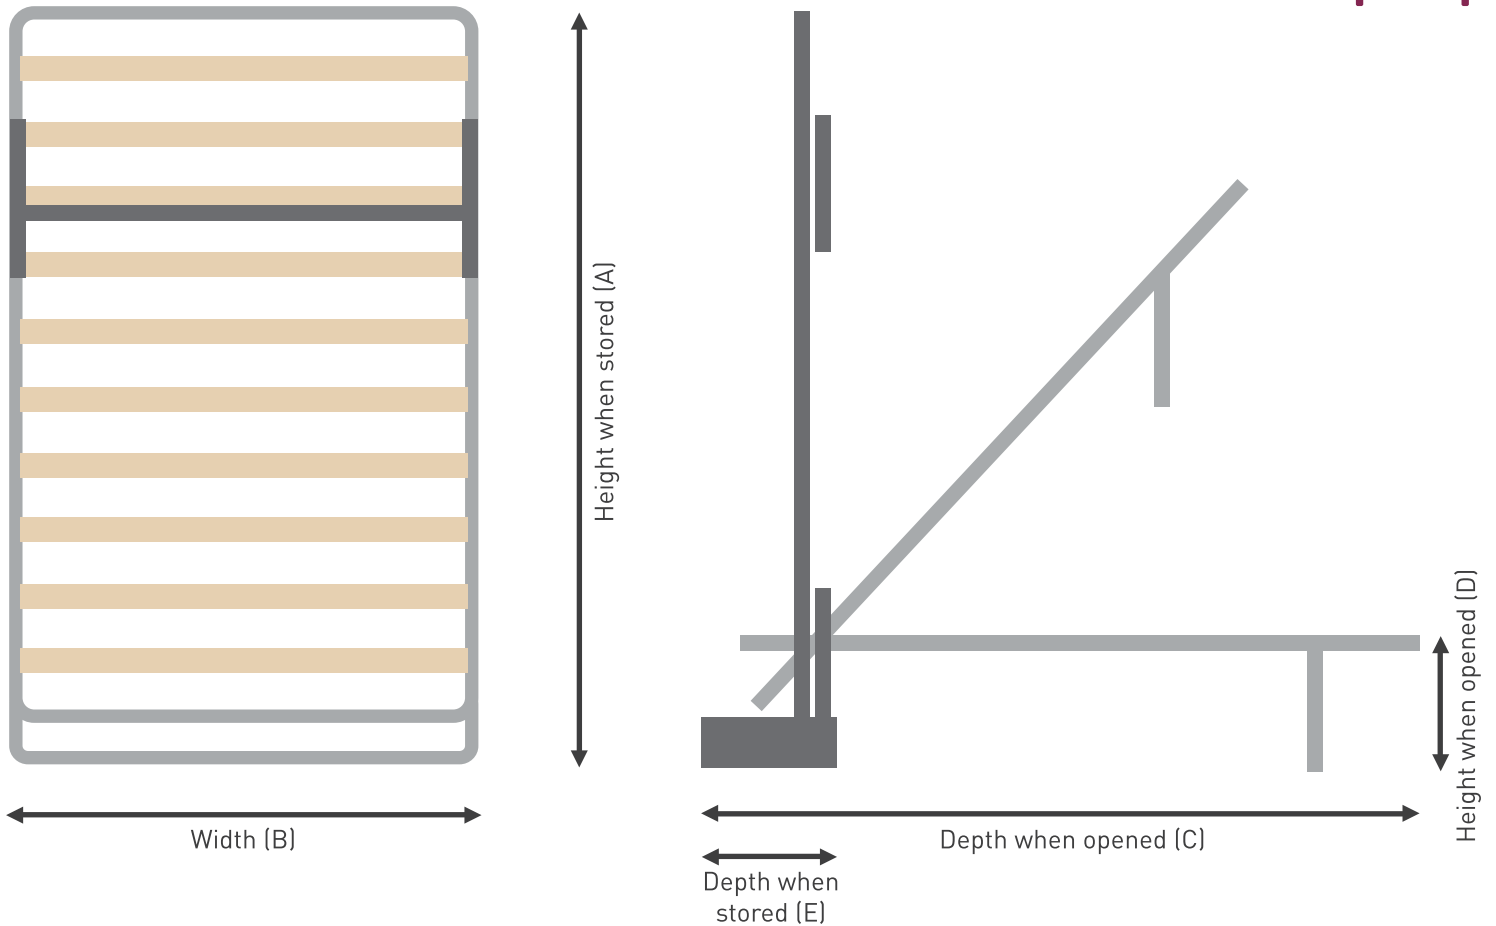

hideaway.beds

@hideawaybeds

Tel: 01752 511111

Email: info@hideaway.co.uk

www.hideaway.co.uk

Unit 1, Bluewater Estate, Bell Close
Plympton, Plymouth, Devon PL7 4JH

NEXT BED™ SPECIFICATIONS

	3' (90 X 190CM) SINGLE	4'6" (140 X 190CM) DOUBLE	5' (150 X 200CM) KING
NEXT BED™	A = 203cm	A = 203cm	A = 213cm
	B = 91cm	B = 138cm	B = 151cm
	C = 202cm	C = 202cm	C = 212cm
	D = 35cm	D = 35cm	D = 35cm
	E = 32cm	E = 32cm	E = 32cm