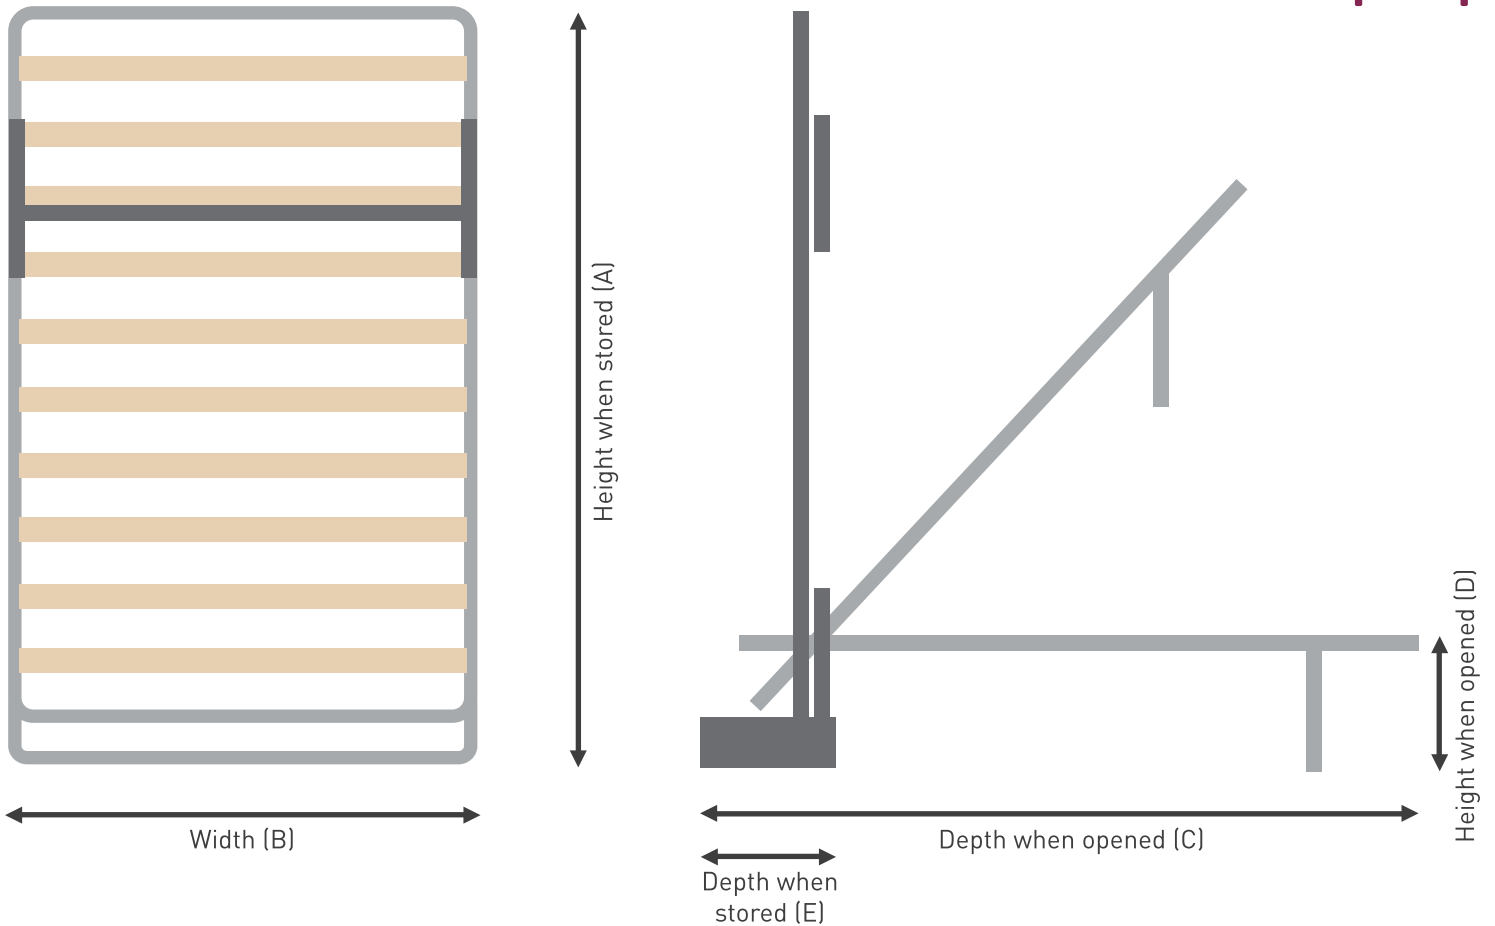

NEXT BED™ SPECIFICATIONS

	3' (90 X 190CM) SINGLE	4'6" (140 X 190CM) DOUBLE	5' (150 X 200CM) KING
NEXT BED™	A = 203cm	A = 203cm	A = 213cm
	B = 91cm	B = 138cm	B = 151cm
	C = 202cm	C = 202cm	C = 212cm
	D = 35cm	D = 35cm	D = 35cm
	E = 32cm	E = 32cm	E = 32cm

Compatible Mattresses

Most mattresses are compatible with the NEXT BED™ as the sprung counter-balance mechanism can be adjusted to compensate for different mattress weights.

Orthosoft Mattress	Y	Y	Y
Memory Duetto Mattress	Y	Y	Y
Waterlattice Mattress	Y	Y	Y